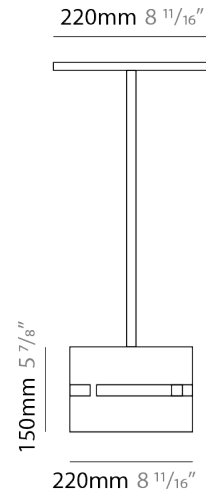

LUZ OCULTA METAL SUSPENSION

D51032-

base number   Finish
Options

1. To build a product code in our configurator select the specify button on the base model # product page
2. To build a manual product code on this datasheet choose from the options listed below in blue font and add the suffix to the base model #

GENERAL

Series: Luz Oculta
Subseries: Luz Oculta Metal
Partner: Fambuena
Division: Design
Installation: Suspension
Product Type: Pendant
Mounting Location: Ceiling
Light Distribution: Direct / Indirect

PHYSICAL

Shape: Rectangle
Diameter (mm): 220
Diameter (in): 8 ¹¹/₁₆
Height (mm): 150
Height (in): 5 ⁷/₈
Fixture Finish: [BRA](#) / [BRZ](#) / [ABR](#)
Fixture Material: Metal
Cable Details: Cable length 2000mm / 79"

ELECTRICAL

Number of Lamps: 1
Lamp Type: LED Retrofit
Lamp Shape: A19
Bulb Included: Bulb Not Included
Max. Wattage Per Lamp (W): 5
Lamp Base: E26
Input Voltage (V): 120
Upon Request: 277Vac / GU24

LED

OPTICAL

RATINGS AND CERTIFICATIONS

Certified By: Certified for North American Standards
IP rating: IP20

PROJECT
TYPE
SPECIFIER
QUANTITY
DATE