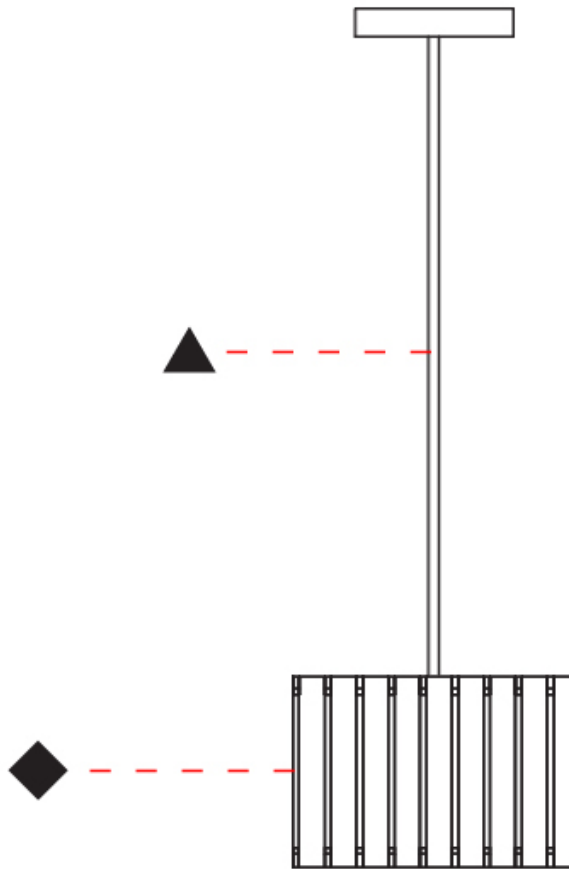

LUZ OCULTA WOOD SUSPENSION

D51041-

PROJECT
TYPE
SPECIFIER
QUANTITY
DATE

D