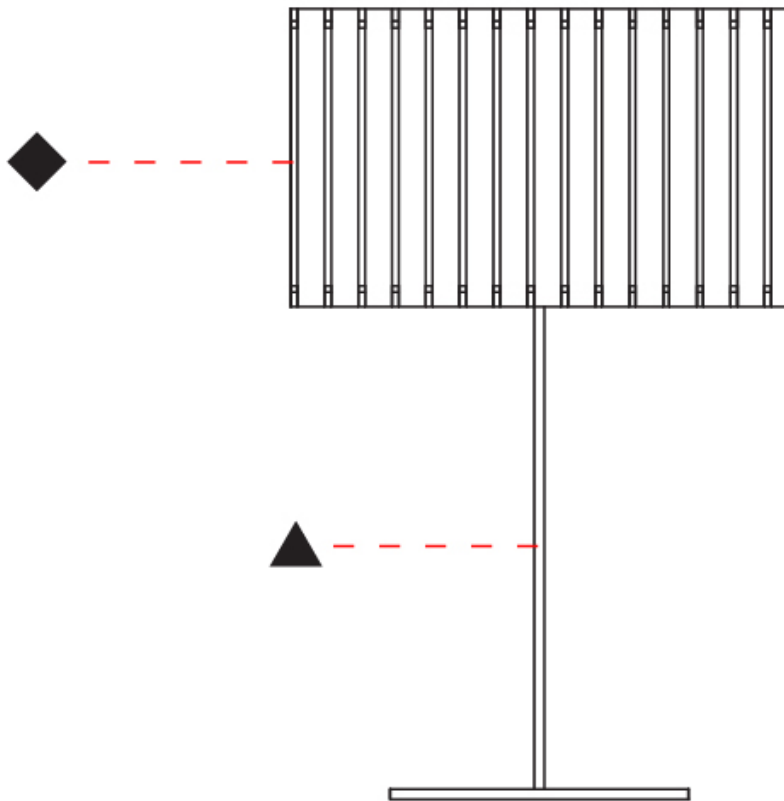

LUZ OCULTA WOOD PORTABLE

D54036-

PROJECT _____

TYPE _____

SPECIFIER _____

QUANTITY _____

DATE _____

D