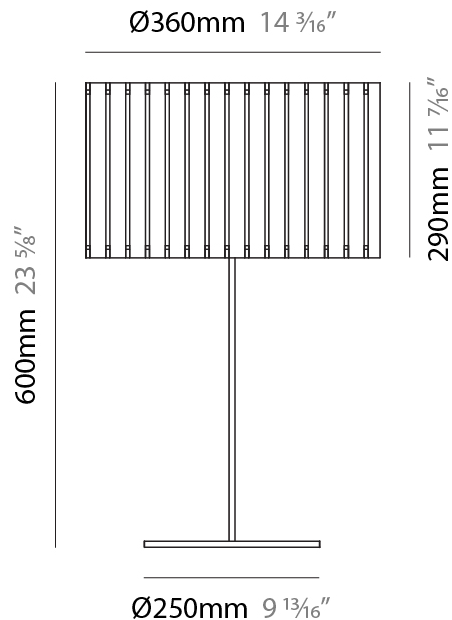

LUZ OCULTA WOOD PORTABLE

D54036-

base number   Finish Options   -   Finish Options

1. To build a product code in our configurator select the specify button on the base model # product page
2. To build a manual product code on this datasheet choose from the options listed below in blue font and add the suffix to the base model #

GENERAL

Series: Luz Oculta
Subseries: Luz Oculta Wood
Partner: Fambuena
Division: Design
Installation: Portable
Product Type: Table
Mounting Location: Table
Light Distribution: Direct / Indirect

PHYSICAL

Shape: Cylinder
Diameter (mm): 360
Diameter (in): 14 ³/₁₆
Height (mm): 600
Height (in): 23 ⁵/₈
Fixture Finish: DOW / NAT
Holder Finish: BRA / BRZ
Fixture Material: Metal / Wood
Primary Material: Wood
Upon Request: Bolt Down

ELECTRICAL

Number of Lamps: 1
Lamp Type: LED Retrofit
Lamp Shape: A19
Bulb Included: Bulb Not Included
Max. Wattage Per Lamp (W): 7
Lamp Base: E26
Input Voltage (V): 120
Upon Request: 277Vac / GU24

LED

OPTICAL

RATINGS AND CERTIFICATIONS

Certified By: CSA Certified to UL and CSA Standards
IP rating: IP20