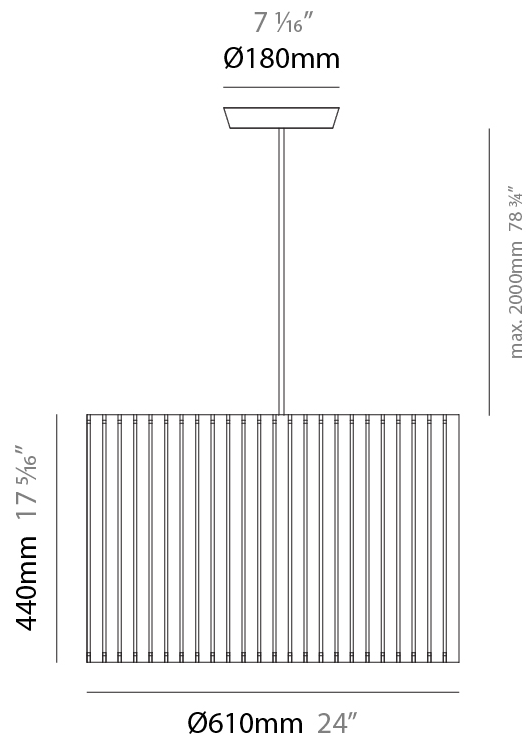

PROJECT	_____
TYPE	_____
SPECIFIER	_____
QUANTITY	_____
DATE	_____

LUZ OCULTA WOOD SUSPENSION

D51037- _____ - _____
base number   Finish   Finish
                         Options   Options

1. To build a product code in our configurator select the specify button on the base model # product page
2. To build a manual product code on this datasheet choose from the options listed below in blue font and add the suffix to the base model #

GENERAL

Series: Luz Oculta
Subseries: Luz Oculta Wood
Partner: Fambuena
Division: Design
Installation: Suspension
Product Type: Pendant
Mounting Location: Ceiling
Light Distribution: Direct / Indirect

PHYSICAL

Shape: Rectangle
Diameter (mm): 610
Diameter (in): 24
Height (mm): 440
Height (in): 17 ⁵/₁₆
Fixture Finish: DOW / NAT
Holder Finish: BRA / BRZ
Fixture Material: Metal / Wood
Primary Material: Wood
Cable Details: Cable length 2000mm / 79"

ELECTRICAL

Number of Lamps: 1
Lamp Type: LED Retrofit
Lamp Shape: A19
Bulb Included: Bulb Not Included
Max. Wattage Per Lamp (W): 12
Lamp Base: E26
Input Voltage (V): 120
Upon Request: 277Vac / GU24

LED

OPTICAL

RATINGS AND CERTIFICATIONS

Certified By: Certified for North American Standards
IP rating: IP20