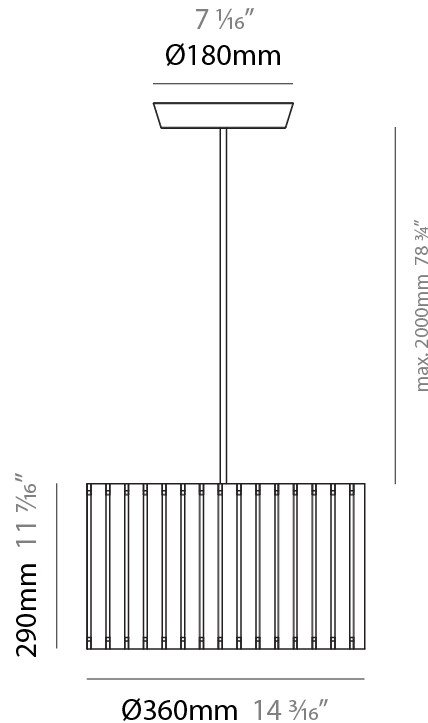

PROJECT _____
TYPE _____
SPECIFIER _____
QUANTITY _____
DATE _____

LUZ OCULTA WOOD SUSPENSION

D51039- _____ - _____
base number   Finish   Finish
                         Options   Options

1. To build a product code in our configurator select the specify button on the base model # product page
2. To build a manual product code on this datasheet choose from the options listed below in blue font and add the suffix to the base model #

GENERAL

Series: Luz Oculta
Subseries: Luz Oculta Wood
Partner: Fambuena
Division: Design
Installation: Suspension
Product Type: Pendant
Mounting Location: Ceiling
Light Distribution: Direct / Indirect

PHYSICAL

Shape: Rectangle
Diameter (mm): 360
Diameter (in): 14 ³/₁₆
Height (mm): 290
Height (in): 11 ⁷/₁₆
Fixture Finish: [DOW / NAT](#)
Holder Finish: [BRA / BRZ](#)
Fixture Material: Metal / Wood
Primary Material: Wood
Cable Details: Cable length 2000mm / 79"

ELECTRICAL

Number of Lamps: 1
Lamp Type: LED Retrofit
Lamp Shape: A19
Bulb Included: Bulb Not Included
Max. Wattage Per Lamp (W): 7
Lamp Base: E26
Input Voltage (V): 120
Upon Request: 277Vac / GU24

LED

OPTICAL

RATINGS AND CERTIFICATIONS

Certified By: Certified for North American Standards
IP rating: IP20