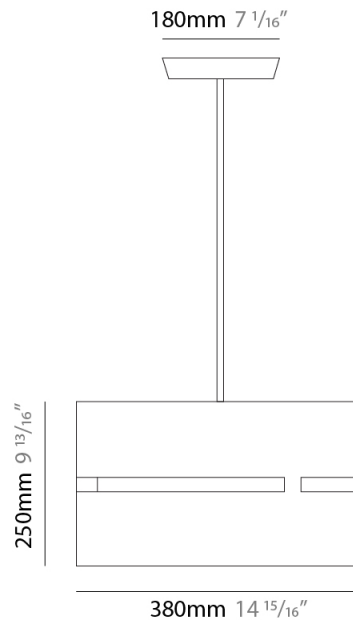

LUZ OCULTA METAL SUSPENSION

D51031-

base number _____
Finish Options _____

1. To build a product code in our configurator select the specify button on the base model # product page
2. To build a manual product code on this datasheet choose from the options listed below in blue font and add the suffix to the base model #

GENERAL

Series: Luz Oculta _____
Subseries: Luz Oculta Metal _____
Partner: Fambuena _____
Division: Design _____
Installation: Suspension _____
Product Type: Pendant _____
Mounting Location: Ceiling _____
Light Distribution: Direct / Indirect _____

PHYSICAL

Shape: Drum _____
Diameter (mm): 380 _____
Diameter (in): 14 ¹⁵/₁₆ _____
Height (mm): 250 _____
Height (in): 10 _____
Fixture Finish: [BRA](#) / [BRZ](#) / [ABR](#) _____
Fixture Material: Metal _____
Cable Details: Cable length 2000mm / 79" _____

ELECTRICAL

Number of Lamps: 1 _____
Lamp Type: LED Retrofit _____
Lamp Shape: A19 _____
Bulb Included: Bulb Not Included _____
Max. Wattage Per Lamp (W): 8 _____
Lamp Base: E26 _____
Input Voltage (V): 120 _____
Upon Request: 277Vac / GU24 _____

LED

OPTICAL

RATINGS AND CERTIFICATIONS

Certified By: Certified for North American Standards _____
IP rating: IP20 _____