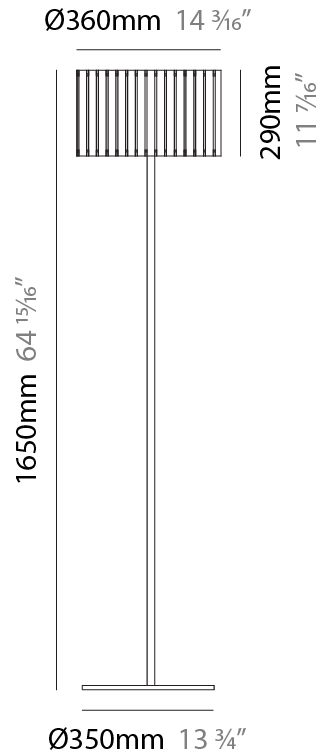

PROJECT	
TYPE	
SPECIFIER	
QUANTITY	
DATE	

LUZ OCULTA WOOD PORTABLE

D54030- -

base number   Finish Options   Finish Options

1. To build a product code in our configurator select the specify button on the base model # product page
2. To build a manual product code on this datasheet choose from the options listed below in blue font and add the suffix to the base model #

GENERAL

Series: Luz Oculta
Subseries: Luz Oculta Wood
Partner: Fambuena
Division: Design
Installation: Portable
Product Type: Floor
Mounting Location: Floor
Light Distribution: Direct / Indirect

PHYSICAL

Shape: Cylinder
Diameter (mm): 360
Diameter (in): 14 ³/₁₆
Height (mm): 1650
Height (in): 64 ¹⁵/₁₆
Fixture Finish: DOW / NAT
Holder Finish: BRA / BRZ
Fixture Material: Metal / Wood
Primary Material: Wood
Upon Request: Bolt Down

ELECTRICAL

Number of Lamps: 1
Lamp Type: LED Retrofit
Lamp Shape: A19
Bulb Included: Bulb Not Included
Max. Wattage Per Lamp (W): 7
Lamp Base: E26
Input Voltage (V): 120
Upon Request: 277Vac / GU24

LED

OPTICAL

RATINGS AND CERTIFICATIONS

Certified By: Certified for North American Standards
IP rating: IP20